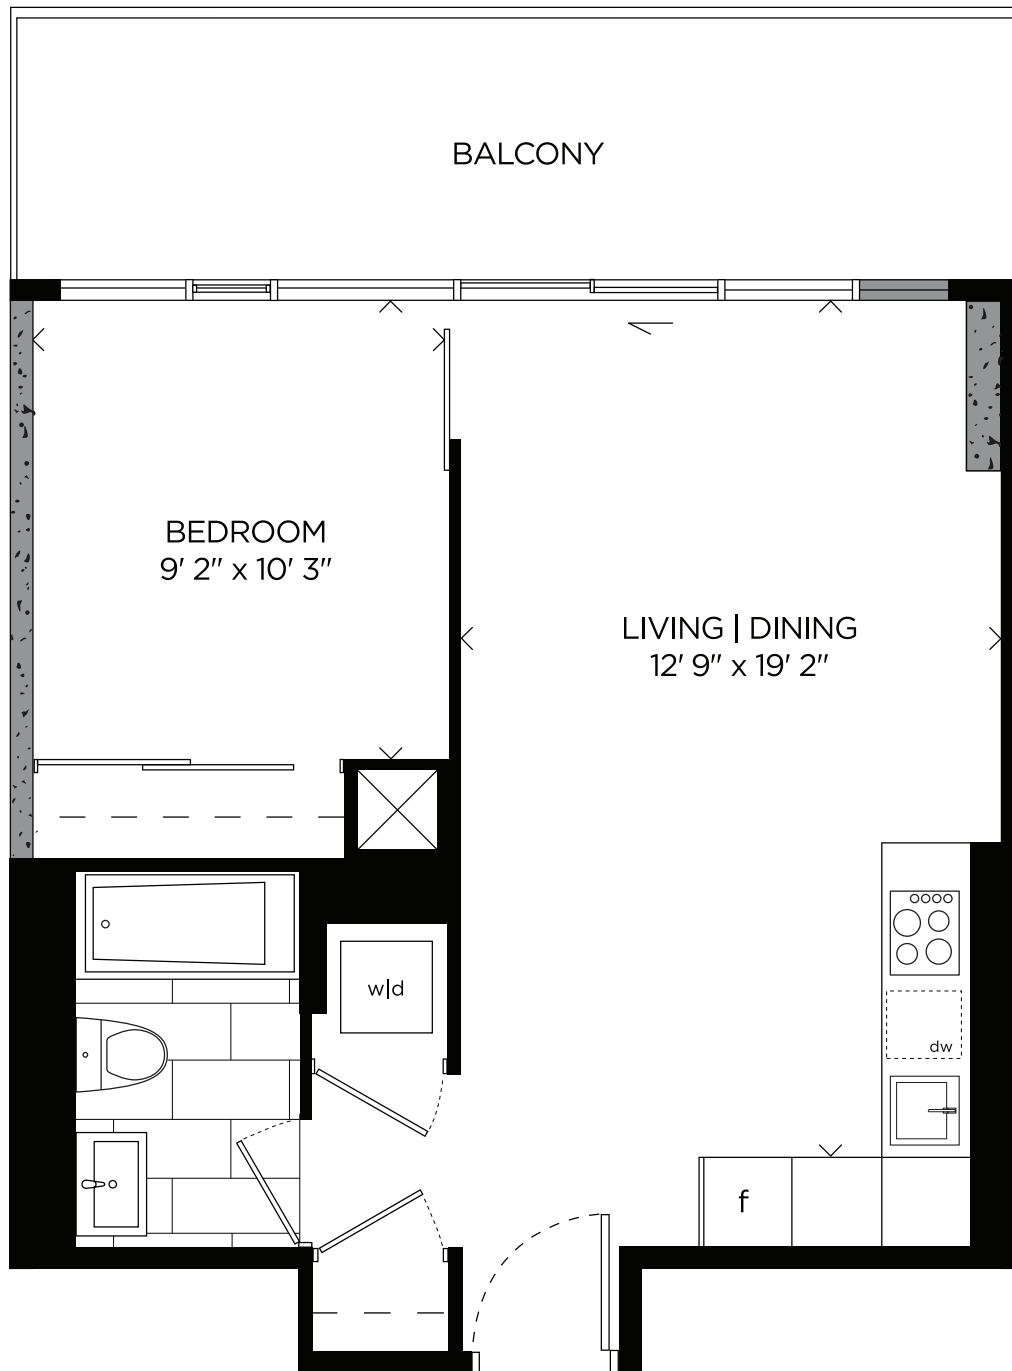

golden delicious

525 SQ. FT.

ONE BEDROOM
PLUS BALCONY

SUITE
305 - 2605

EXTERIOR
138 SQ. FT.

Window(s), balcony and balcony door may shift in size and/or location. Actual floor area may differ from stated floor area. All prices, sizes and specifications are subject to change without notice. E. & O.E.

LEVELS 3-26

The skin is a pale yellow and the flavour is mellow and sweet making it a great all-purpose apple.